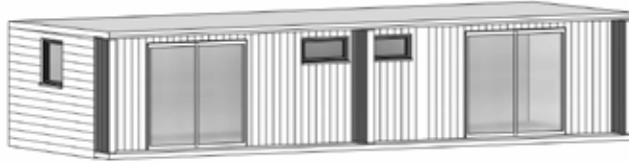

Space : G3

Width	Depth	Product Code
11m	4.2m	?

To view all elevations, including floorplans visit sipkitdata.co.uk